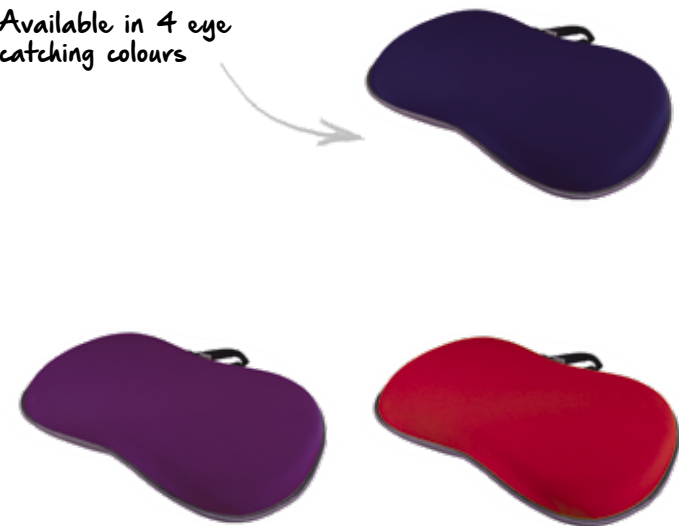

The ergonomically designed peanut shape ensures that you get the support where you need it most

Memory Foam Kneeler Green - TCG8053 - 5 per pack

Memory Foam Kneeler Navy - TCG8054 - 5 per pack

Memory Foam Kneeler Plum - TCG8055 - 5 per pack

Memory Foam Kneeler Red - TCG8056 - 5 per pack

Available in 4 eye catching colours

KNEELER PAD

A padded and comfortable kneeler pad made to provide comfort and protection whilst kneeling. Lightweight with an easy to carry handle, this kneeler has a non-slip surface and a wide 40cm x 26cm area.